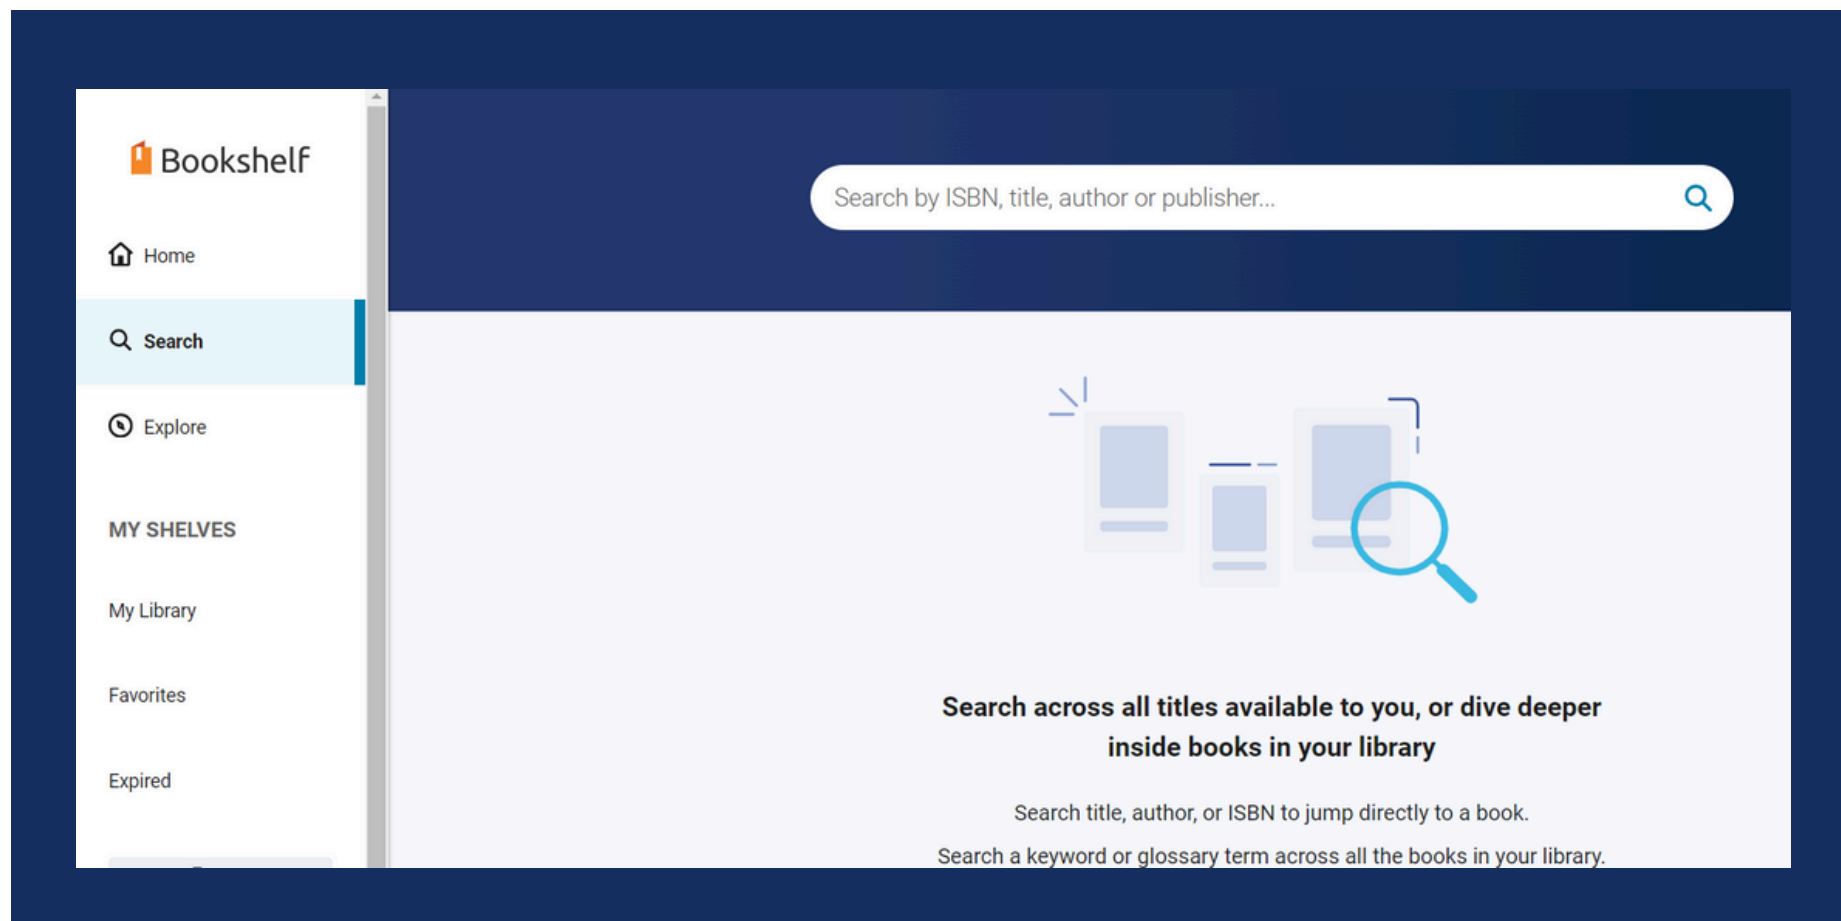

The screenshot shows the VitalSource Bookshelf sign-in interface. At the top, the Bookshelf logo is displayed. Below it, the heading "Sign In" is followed by a link for new users: "New here? [Create a VitalSource Account](#)". There are two input fields: "Email" and "Password". The password field includes a visibility toggle icon. A link for "Forgot Password?" is positioned below the password field. A prominent blue "Sign In" button is centered below the fields. Below the button, the text "OR" is centered. Two additional buttons are shown: "Continue with Google" and "Continue with Apple".

2. Create your account in VitalSource Bookshelf: Explore using your institutional email.

MAPÚA
MALAYAN COLLEGES
LAGUNA

**CENTER FOR LEARNING
AND INFORMATION RESOURCES**
MAPÚA MCL

3. Click the Search tab, and start searching using title, author or keywords.